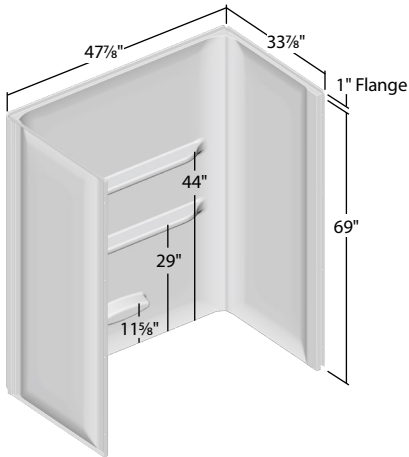

Ordering Information

Description	Dimenions	Model #	Shipping Weight
Shower Surround	60" x 34" x 69"	LESxx346069	54 lbs
Shower Surround	60" x 32" x 69"	LESxx6069	52 lbs
Shower Surround	60" x 30" x 69"	LESxx306069	50 lbs
Shower Surround	48" x 34" x 69"	LESxx4869	49 lbs
Shower Surround	36" x 36" x 69"	LESxx3669	40 lbs
Shower Surround	32" x 32" x 69"	LESxx3269	38 lbs

Plumbing accessories not included.

60" x 34" x 69"

60" x 32" x 69"

60" x 30" x 69"

48" x 34" x 69"

36" x 36" x 69"

32" x 32" x 69"

Water-Proof Gasket
(Magnified View)

**Innovative wall design
adjusts for out-of-square
alcoves & hides seams.
No caulk required.**

Contact Us

Lyons Industries, Inc.
30000 M-62 West
Dowagiac, MI 49047

(800) 458-9036

(269) 782-5159

lyonsind@lyonsindustries.com