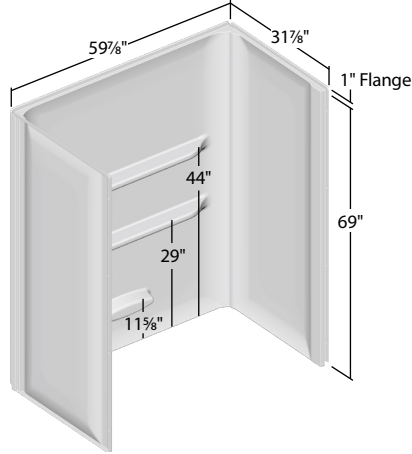

Ordering Information

Description	Dimenions	Model #	Shipping Weight
Shower Surround	60" x 34" x 69"	LESxx346069	54 lbs
Shower Surround	60" x 32" x 69"	LESxx6069	52 lbs
Shower Surround	60" x 30" x 69"	LESxx306069	50 lbs
Shower Surround	48" x 34" x 69"	LESxx4869	49 lbs
Shower Surround	36" x 36" x 69"	LESxx3669	40 lbs
Shower Surround	32" x 32" x 69"	LESxx3269	38 lbs

Plumbing accessories not included.

60" x 34" x 69"

60" x 32" x 69"

60" x 30" x 69"

48" x 34" x 69"

36" x 36" x 69"

32" x 32" x 69"

Water-Proof Gasket
(Magnified View)