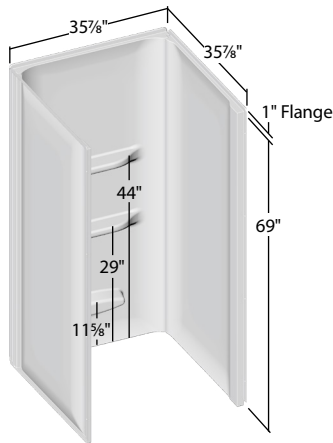

Ordering Information

Description	Dimenions	Model #	Shipping Weight
Shower Surround	60" x 34" x 69"	LESxx346069	54 lbs
Shower Surround	60" x 32" x 69"	LESxx6069	52 lbs
Shower Surround	60" x 30" x 69"	LESxx306069	50 lbs
Shower Surround	48" x 34" x 69"	LESxx4869	49 lbs
Shower Surround	36" x 36" x 69"	LESxx3669	40 lbs
Shower Surround	32" x 32" x 69"	LESxx3269	38 lbs

Plumbing accessories not included.

60" x 34" x 69"

60" x 32" x 69"

60" x 30" x 69"

48" x 34" x 69"

36" x 36" x 69"

32" x 32" x 69"

Water-Proof Gasket
(Magnified View)

**Innovative wall design
adjusts for out-of-square
alcoves & hides seams.
No caulk required.**

Contact Us

Lyons Industries, Inc.
30000 M-62 West
Dowagiac, MI 49047

(800) 458-9036

(269) 782-5159

lyonsind@lyonsindustries.com