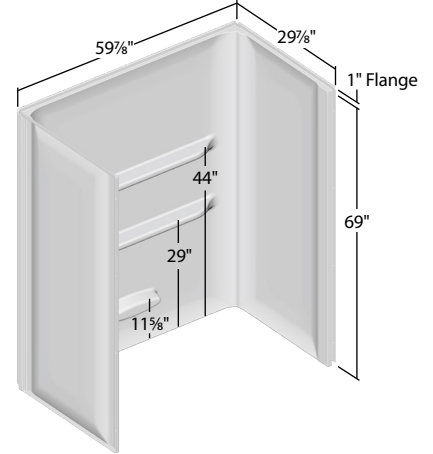

Ordering Information

Description	Dimenions	Model #	Shipping Weight
Shower Surround	60" x 34" x 69"	LESxx346069	54 lbs
Shower Surround	60" x 32" x 69"	LESxx6069	52 lbs
Shower Surround	60" x 30" x 69"	LESxx306069	50 lbs
Shower Surround	48" x 34" x 69"	LESxx4869	49 lbs
Shower Surround	36" x 36" x 69"	LESxx3669	40 lbs
Shower Surround	32" x 32" x 69"	LESxx3269	38 lbs

Plumbing accessories not included.

60" x 34" x 69"

60" x 32" x 69"

60" x 30" x 69"

48" x 34" x 69"

36" x 36" x 69"

32" x 32" x 69"

Water-Proof Gasket
(Magnified View)

**Innovative wall design
adjusts for out-of-square
alcoves & hides seams.
No caulk required.**

Contact Us

Lyons Industries, Inc.
30000 M-62 West
Dowagiac, MI 49047

(800) 458-9036

(269) 782-5159

lyonsind@lyonsindustries.com