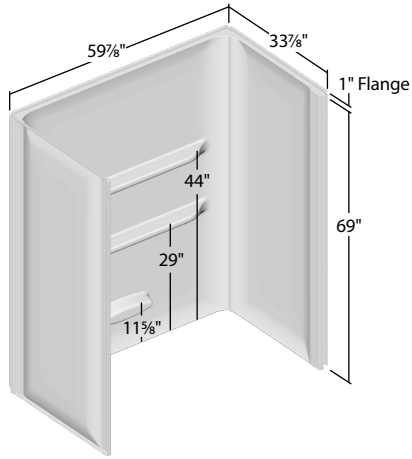

Ordering Information

Description	Dimenions	Model #	Shipping Weight
Shower Surround	60" x 34" x 69"	LESxx346069	54 lbs
Shower Surround	60" x 32" x 69"	LESxx6069	52 lbs
Shower Surround	60" x 30" x 69"	LESxx306069	50 lbs
Shower Surround	48" x 34" x 69"	LESxx4869	49 lbs
Shower Surround	36" x 36" x 69"	LESxx3669	40 lbs
Shower Surround	32" x 32" x 69"	LESxx3269	38 lbs

Plumbing accessories not included.

60" x 34" x 69"

60" x 32" x 69"

60" x 30" x 69"

48" x 34" x 69"

36" x 36" x 69"

32" x 32" x 69"

Water-Proof Gasket
(Magnified View)