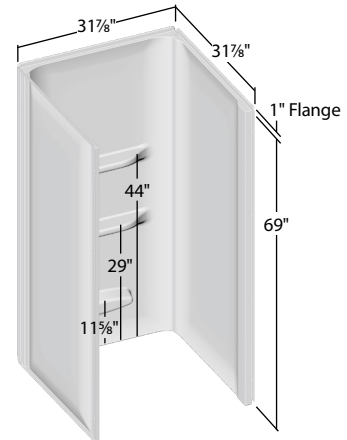

Ordering Information

Description	Dimenions	Model #	Shipping Weight
Shower Surround	60" x 34" x 69"	LESxx346069	54 lbs
Shower Surround	60" x 32" x 69"	LESxx6069	52 lbs
Shower Surround	60" x 30" x 69"	LESxx306069	50 lbs
Shower Surround	48" x 34" x 69"	LESxx4869	49 lbs
Shower Surround	36" x 36" x 69"	LESxx3669	40 lbs
Shower Surround	32" x 32" x 69"	LESxx3269	38 lbs

Plumbing accessories not included.

60" x 34" x 69"

60" x 32" x 69"

60" x 30" x 69"

48" x 34" x 69"

36" x 36" x 69"

32" x 32" x 69"

Water-Proof Gasket
(Magnified View)

**Innovative wall design
adjusts for out-of-square
alcoves & hides seams.
No caulk required.**

Contact Us

Lyons Industries, Inc.
30000 M-62 West
Dowagiac, MI 49047

(800) 458-9036

(269) 782-5159

lyonsind@lyonsindustries.com