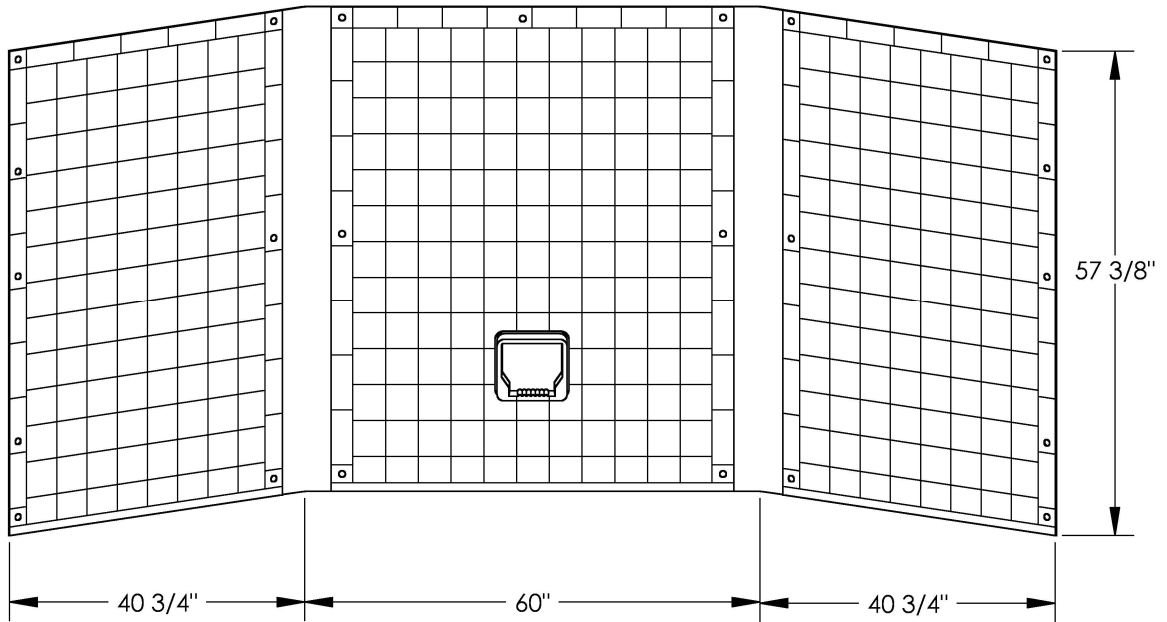

Better Bath
COMPONENTS

1) Surround is for 40"x60" tub

UW-60-GT

One-Piece Surround