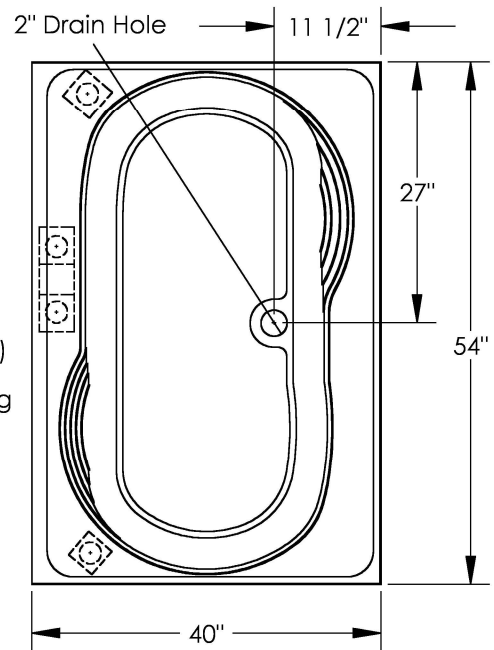

Better Bath  
COMPONENTS

**ISOMETRIC VIEW**

**TOP VIEW**

- 1) Support blocks are permanently attached to the bottom of tub deck
- 2) (4) 16 1/4" support legs included
- 3) Designate right-hand (RH) or left-hand (LH) pump placement when ordering whirlpool

**5440A**

**\*\*ALL DIAGRAMS ARE EXAMPLES ONLY\*\***

**SIDE VIEW**

**5440A**  
Garden Tub