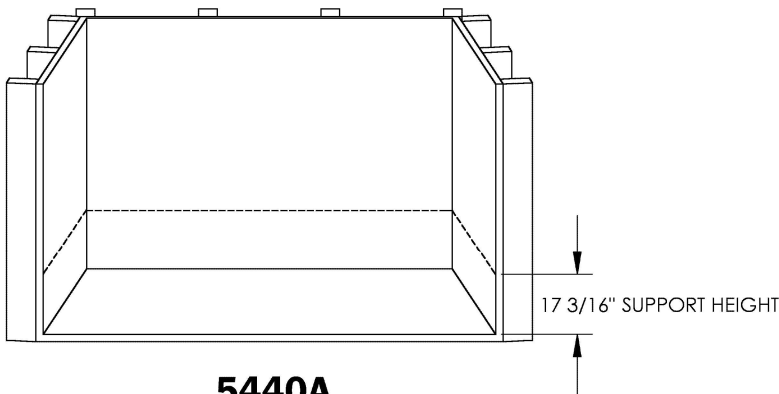

Better Bath  
COMPONENTS

**ISOMETRIC VIEW**

**TOP VIEW**

- 1) Support blocks are permanently attached to the bottom of tub deck
- 2) (4) 16 1/4" support legs included
- 3) Designate right-hand (RH) or left-hand (LH) pump placement when ordering whirlpool

**5440A**

**\*\*ALL DIAGRAMS ARE EXAMPLES ONLY\*\***

**SIDE VIEW**

**5440A**  
Garden Tub