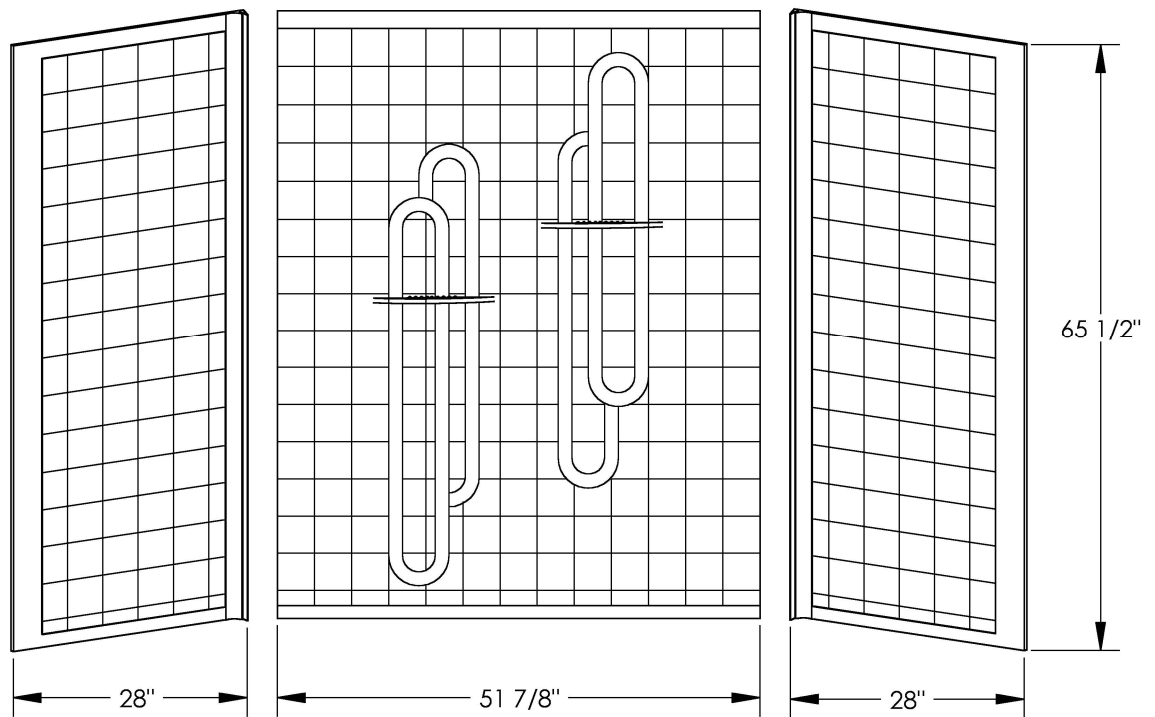

Better Bath COMPONENTS

- 1) Surround is for 54"x28" shower pan
- 2) Cleat Stock can be used in alcove corners to prevent corner deflection

35428 L/R **35428 Back** Multi-Piece Surround