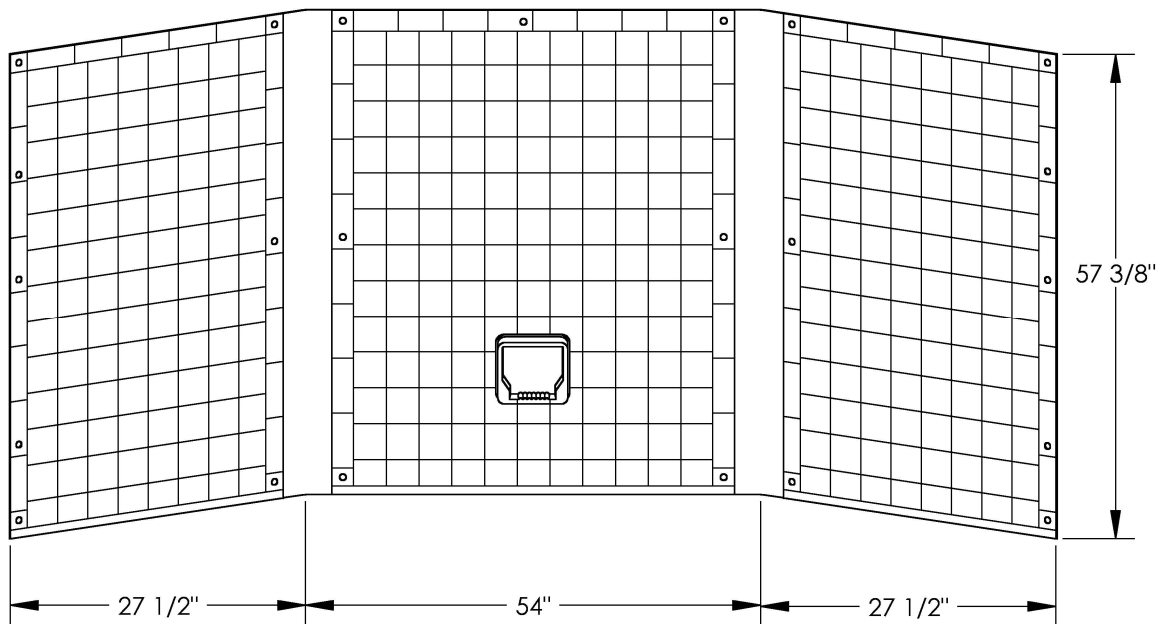

Better Bath  
COMPONENTS

1) Surround is for 27"x54" tub

# UW-27-STD

## One-Piece Surround